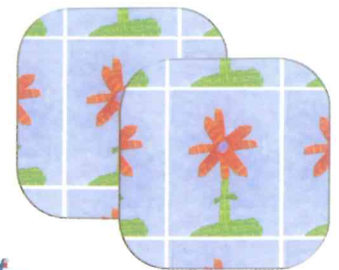

Wooden Coasters (Set of 2)
 Center image is framed with segments of the same artwork, creating a tiled look. Set of two (2).

Snowflake Ornament
 Snowflake design on silver metal background. Full color 1 7/8" x 1 3/8" image.

Tile/Trivet
 6" x 8" Ceramic Tile. Showcases artwork in full edge-to-edge color.

Lens Cloth (Set of 2)
 Microfiber Lens Cloths are sold in sets of two (2). Great for glasses, cell phones, computer screens and more.

Brass Holiday Ornament
 Brass with white silk-screen finish. Full color 1 7/8" x 1 3/8" image.

Adult Apron
 Made of 6.4 oz MJS polyester, our Adult Apron has the look and feel of cotton. Features 8" x 10" image.

Mouse Pad
 Dimensions: 7 1/2" x 9 5/8"

Quilt Block
 100% Cotton-muslin fabric. Dimensions: 7 1/2" x 9 1/2". Image: 6 1/4" x 8 1/4"

Oven Mitt
 Printed so that image displays when hung. Image size: 4 3/4 x 6 1/4"