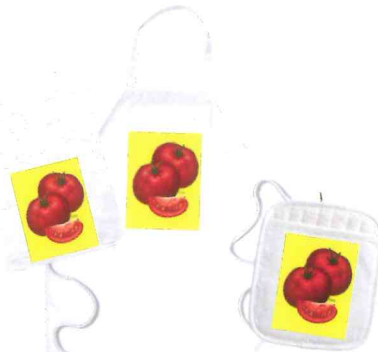

11 Oz. White Ceramic Mug features your image on one side. Dishwasher & microwave safe.

Beverage Hugger

Black neoprene wraps around your favorite drink and fastens with Velcro. 2 3/4" x 3 3/4" Image is featured twice.

Dog Tag

Fun for everyone; kids, parents & even your pets! Includes a ball chain and features a 1" x 1 1/4" image on front.

Art Easel

4" Miniature Art Easel features 2 1/4" x 3" image.

Kitchen Towel

So soft! Features artwork in a large 8 1/2" x 11" reproduction. 65% Cotton/35% polyester.

Tote/Grocery Bag

50/50 Poly-Cotton. Machine washable. Image size : 7 1/4" x 9 1/2"

Pillowcase

20" X 29" Pillowcase made of 50/50 cotton-poly. Image size: 10" x 13".

Kitchen Package

Includes: Kitchen Towel, Oven Mitt & **new** Adult Apron. Same image on all products.

Office Package

Includes 15 oz. Grande Mug, Mouse Pad and **new** Open Date Planner. Same image on all products.

Magnet

4" x 5" laminated Magnet.

Calendar Magnet

18 Month calendar. Image size: 5 3/4" x 7 1/2". Overall dimensions: 7 1/2" x 10".