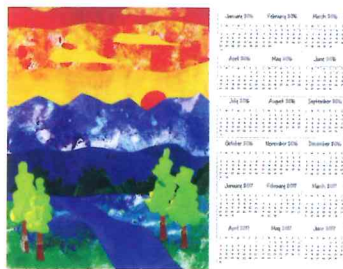

Dog Tag

Fun for everyone; kids, parents & even your pets! Includes a ball chain and features a 1" x 1 1/4" image on front.

Art Easel

4" Miniature Art Easel features 2 1/4" x 3" image.

Kitchen Towel

So soft! Features artwork in a large 8 1/2" x 11" reproduction. 65% Cotton/35% polyester.

Tote/Grocery Bag

50/50 Poly-Cotton. Machine washable. Image size : 7 1/4" x 9 1/2"

Pillowcase

20" X 29" Pillowcase made of 50/50 cotton-poly. Image size: 10" x 13".

Kitchen Package

Includes: Kitchen Towel, Oven Mitt & **new** Adult Apron. Same image on all products.

Office Package

Includes 15 oz. Grande Mug, Mouse Pad and **new** Open Date Planner. Same image on all products.

Magnet

4" x 5" laminated Magnet.

Calendar Magnet

18 Month calendar. Image size: 5 3/4" x 7 1/2". Overall dimensions: 7 1/2" x 10".